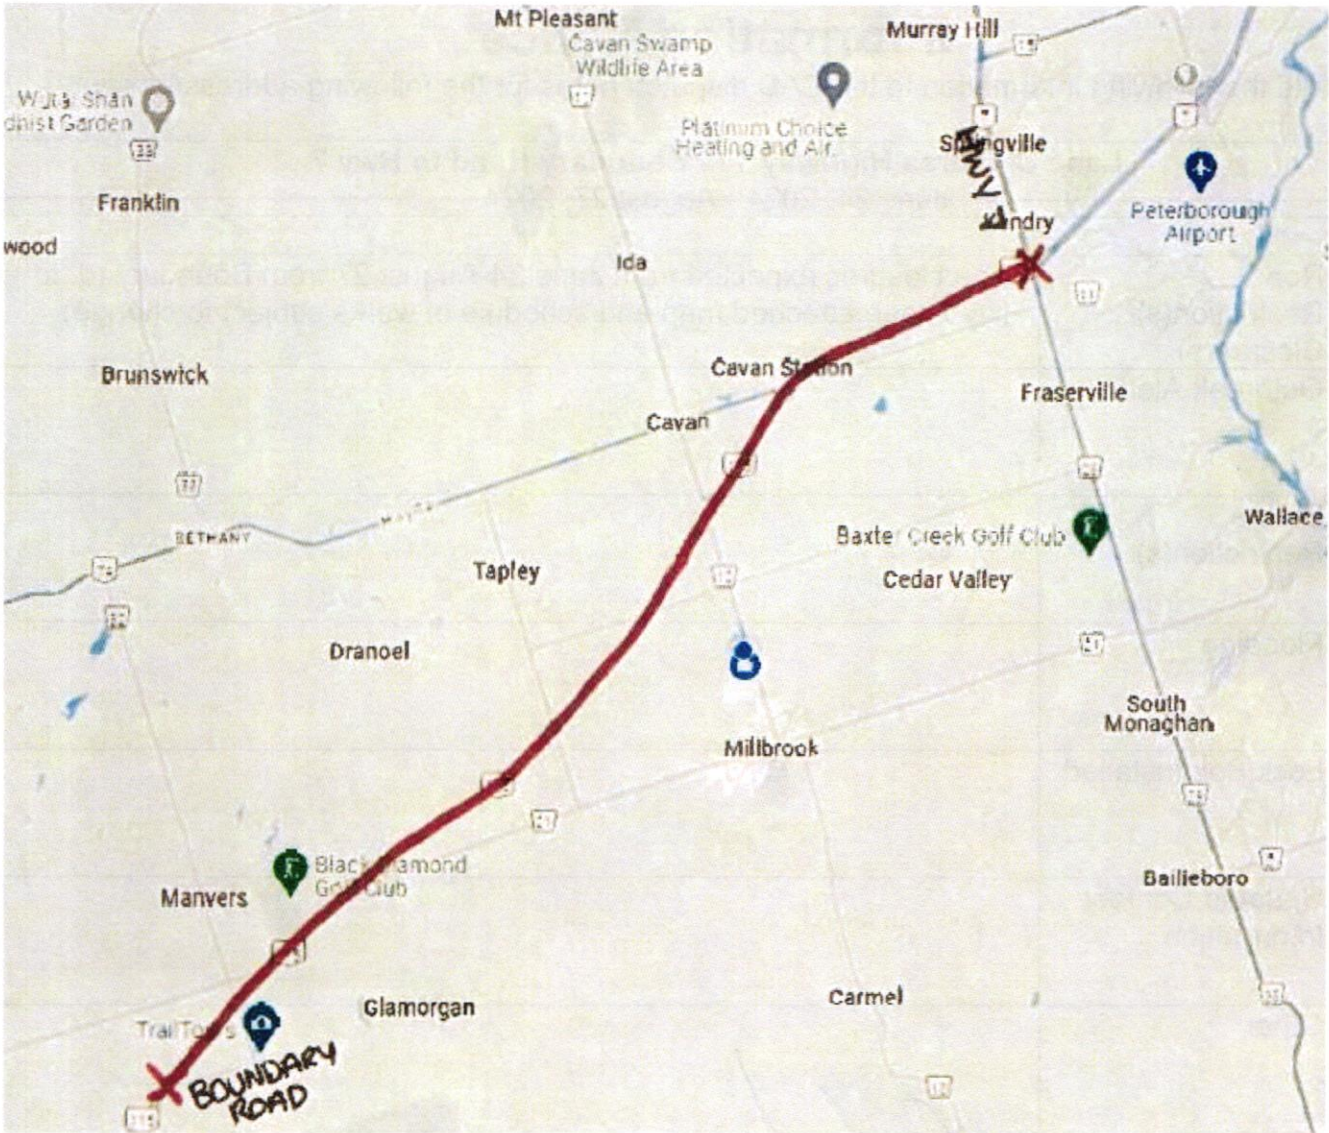

TOWNSHIP OF
CAVAN MONAGHAN

Have it all. Right here.

Fire Department

988 County Road 10
Millbrook, Ontario
LOA 1G0

Tel: 705-932-2765
Fax: 705-932-3458
www.cavanmonaghan.net