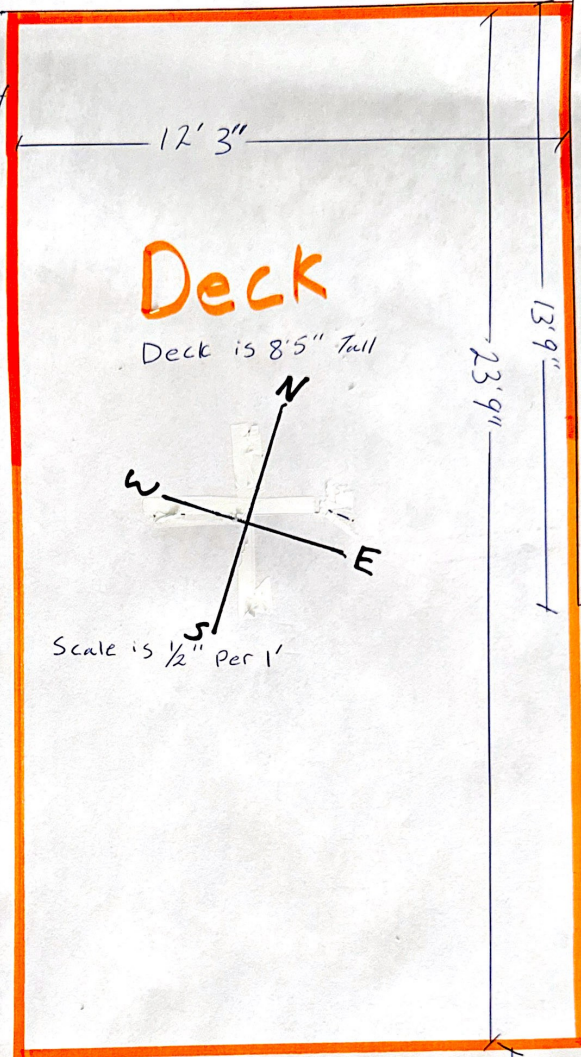

House
69 Highlands

4'
4'7"

Deck

Deck is 8'5" Tall

Scale is 1/2" Per 1'

House

10'

11' 9 1/2"

← Stairs

landing

4'7"

37'
to Property line →

landing is 4'6" Tall

5'

Rear Property line

Property line