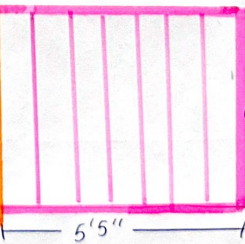

House
69 Highlands

4'
4'7"

Deck

Deck is 8'5" Tall

Scale is 1/2" Per 1'

House

10'

11' 9 1/2"

← Stairs

landing

4'7"

37'
to Property line →

landing is 4'6" Tall

5'

Rear Property line

Property line