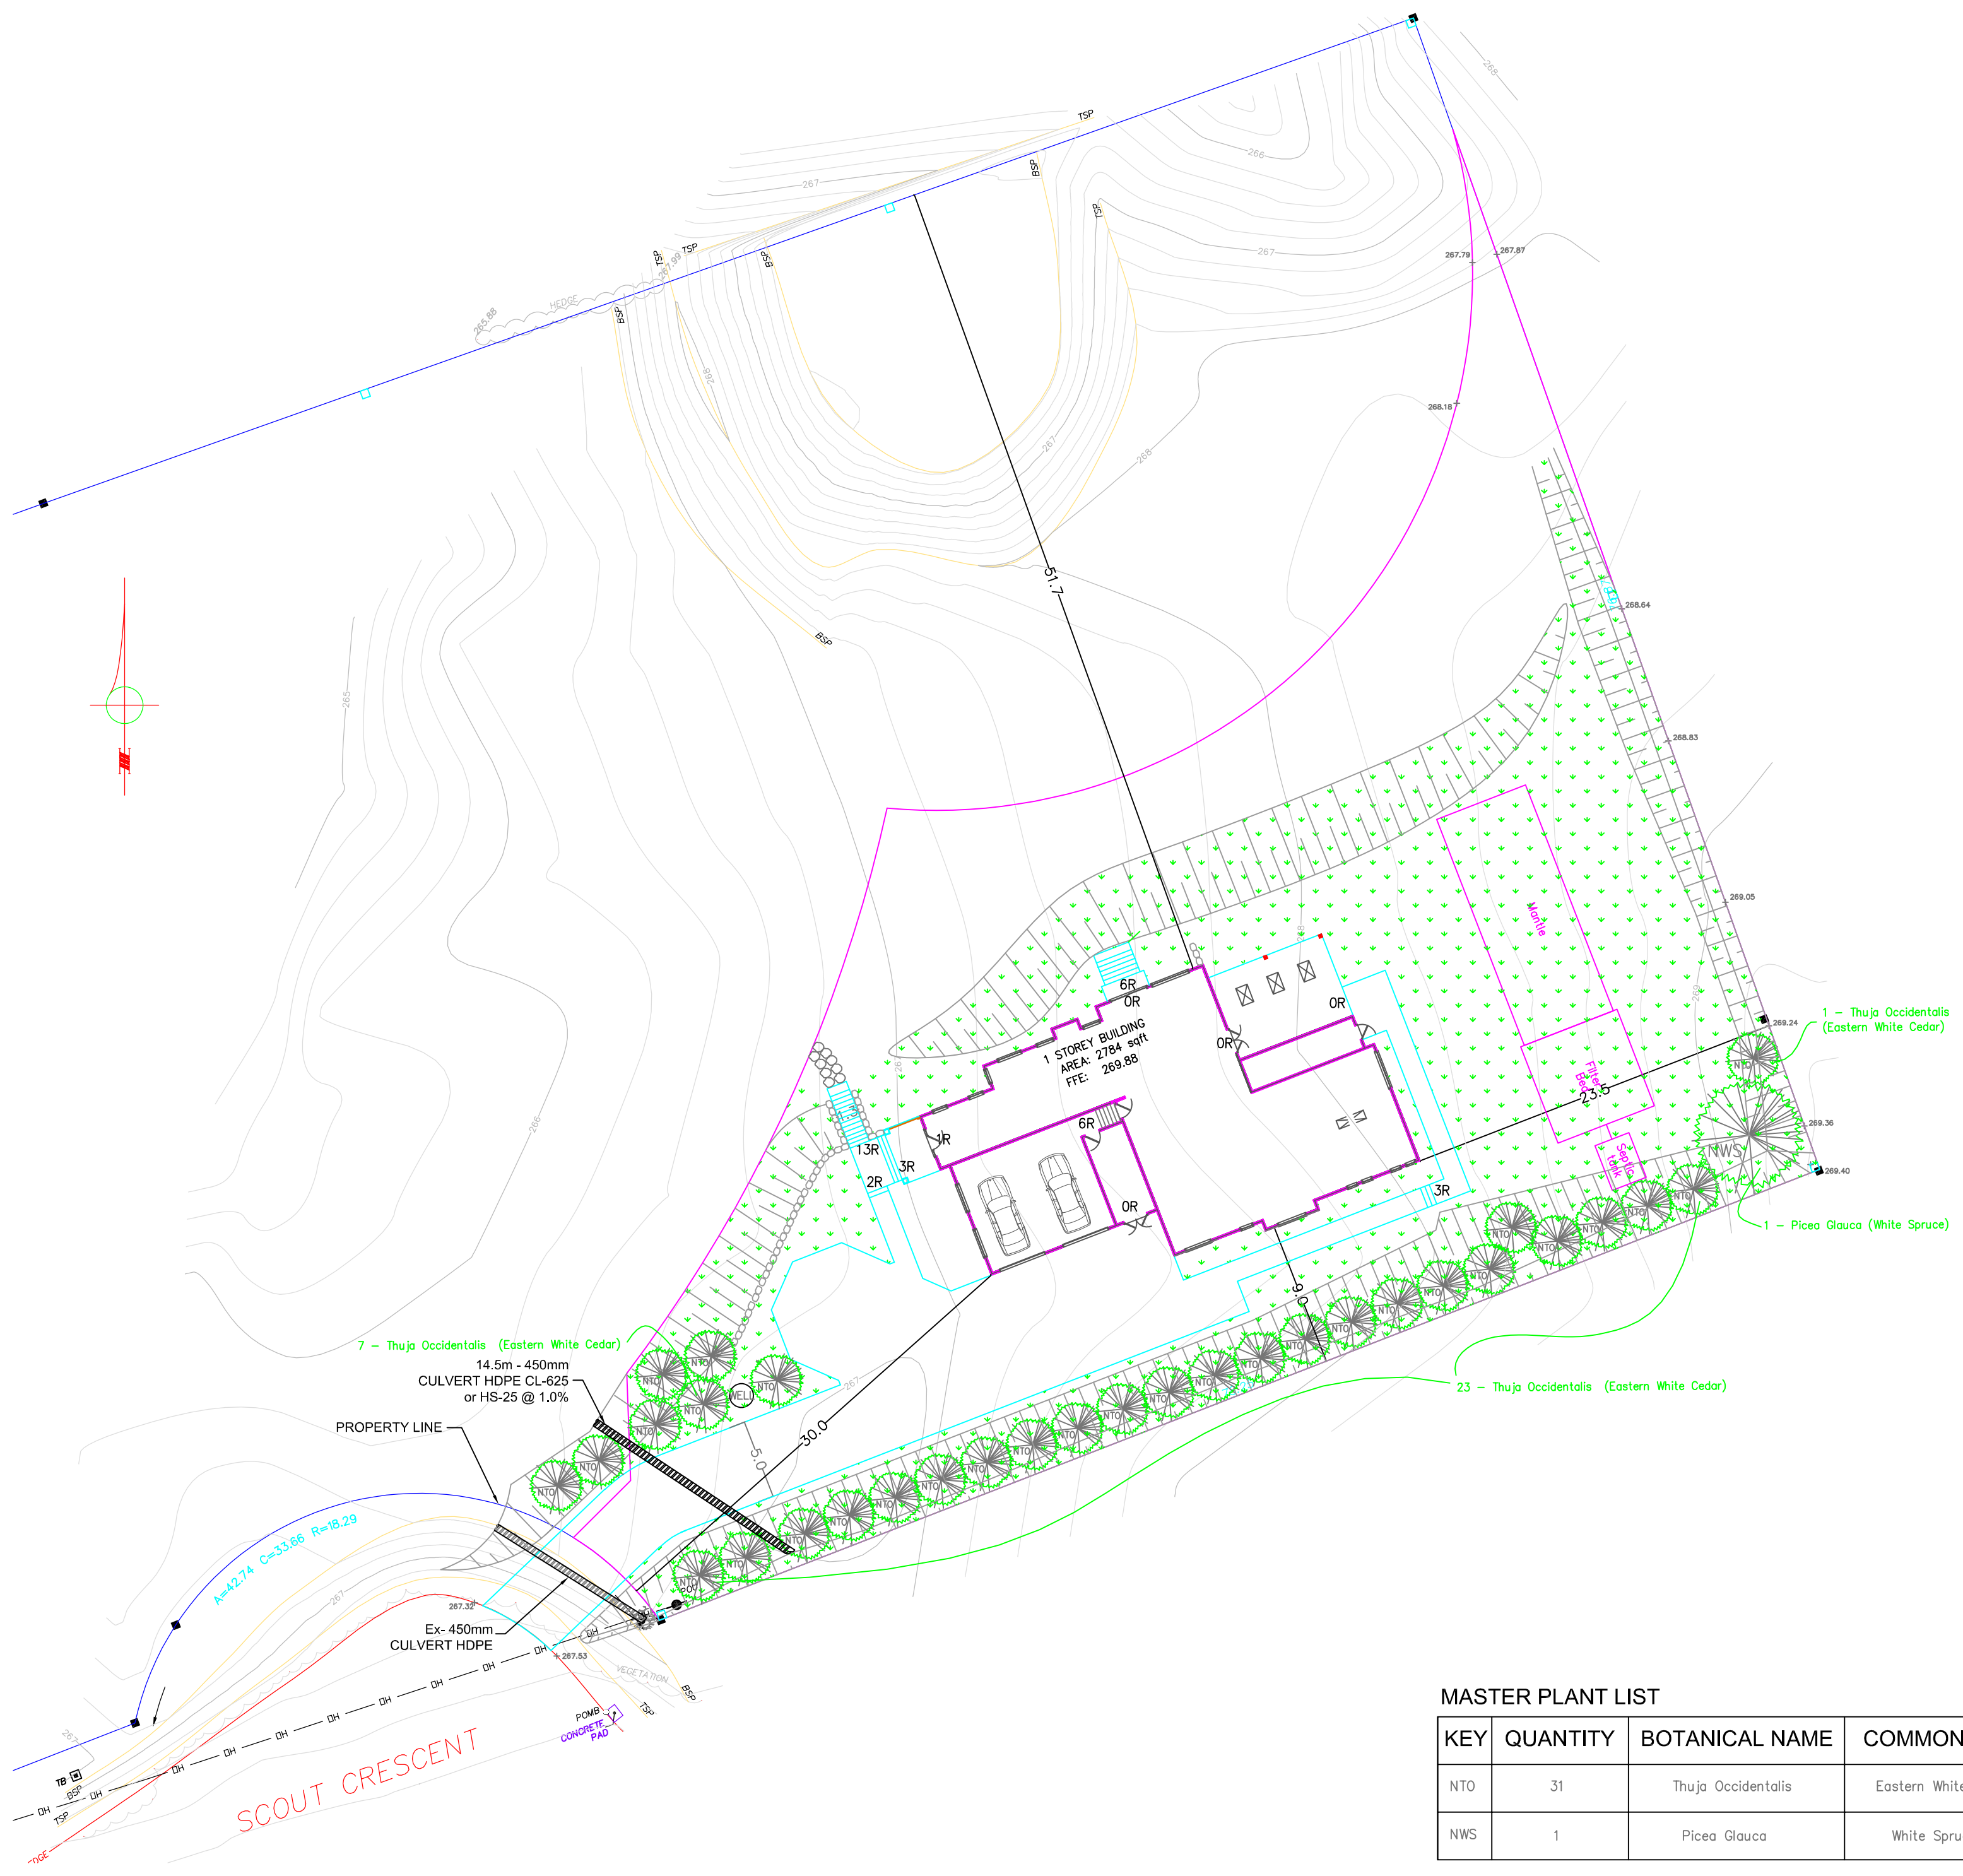

NOT FOR CONSTRUCTION

LEGEND

-  EX - EXISTING TREE
-  Picea Glauca - White Spruce
-  Thuja Occidentalis - Eastern White Cedar
-  Seed Mix

Coniferous Tree Planting

Tree Planting on slope

MASTER PLANT LIST

KEY	QUANTITY	BOTANICAL NAME	COMMON NAME	HEIGHT	SPREAD	COND	SPACE	CAL
NTJ	31	Thuja Occidentalis	Eastern White Cedar	8000	3000	RB	3000	---
NWS	1	Picea Glauca	White Spruce	20000	5000	pot	---	---