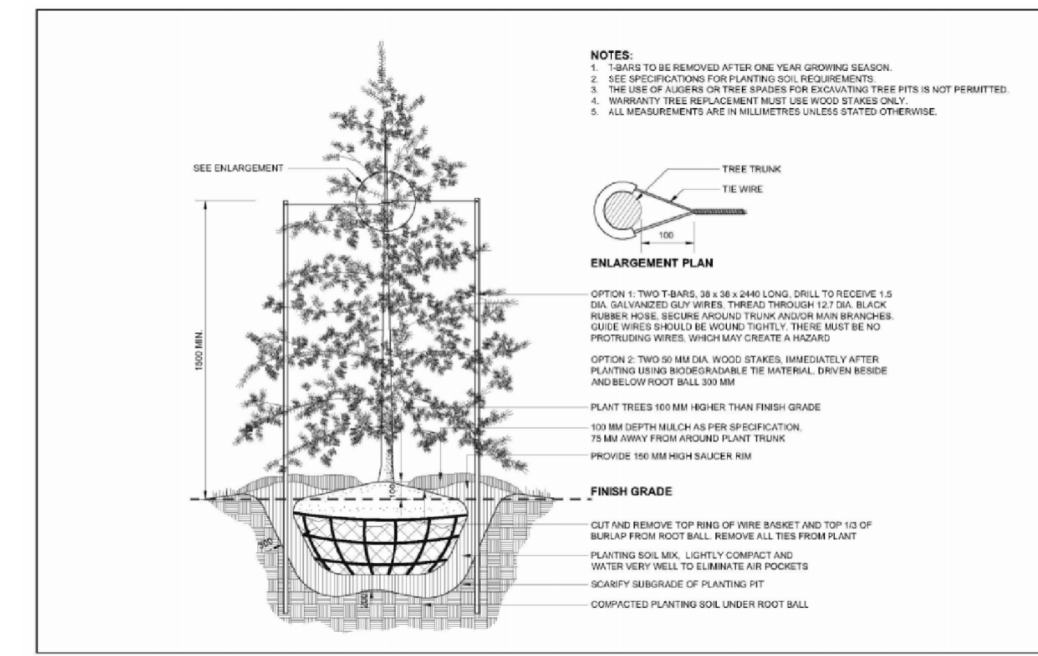

NOT FOR CONSTRUCTION

LEGEND

-  EX - EXISTING TREE
-  Picea Glauca - White Spruce
-  Thuja Occidentalis - Eastern White Cedar
-  Seed Mix

Coniferous Tree Planting

Tree Planting on slope

MASTER PLANT LIST

KEY	QUANTITY	BOTANICAL NAME	COMMON NAME	HEIGHT	SPREAD	COND	SPACE	CAL
NTJ	31	Thuja Occidentalis	Eastern White Cedar	8000	3000	RB	3000	---
NWS	1	Picea Glauca	White Spruce	20000	5000	pot	---	---