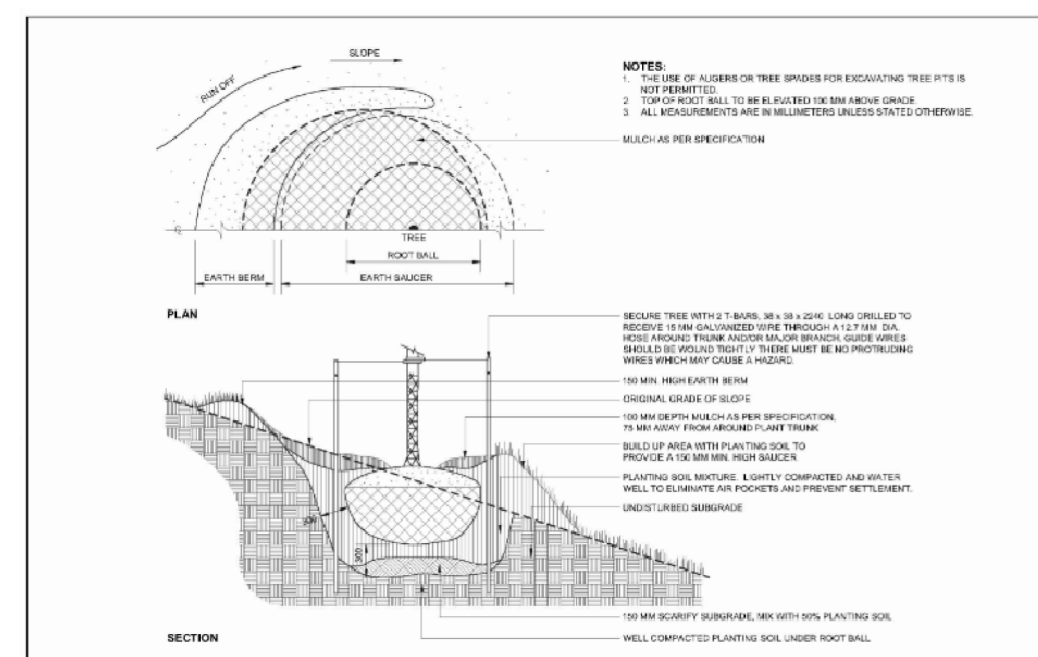

NOT FOR CONSTRUCTION

LEGEND

-  EX - EXISTING TREE
-  Picea Glauca - White Spruce
-  Thuja Occidentalis - Eastern White Cedar
-  Seed Mix

Coniferous Tree Planting

Tree Planting on slope

MASTER PLANT LIST

KEY	QUANTITY	BOTANICAL NAME	COMMON NAME	HEIGHT	SPREAD	COND	SPACE	CAL
NTJ	31	Thuja Occidentalis	Eastern White Cedar	8000	3000	RB	3000	---
NWS	1	Picea Glauca	White Spruce	20000	5000	pot	---	---