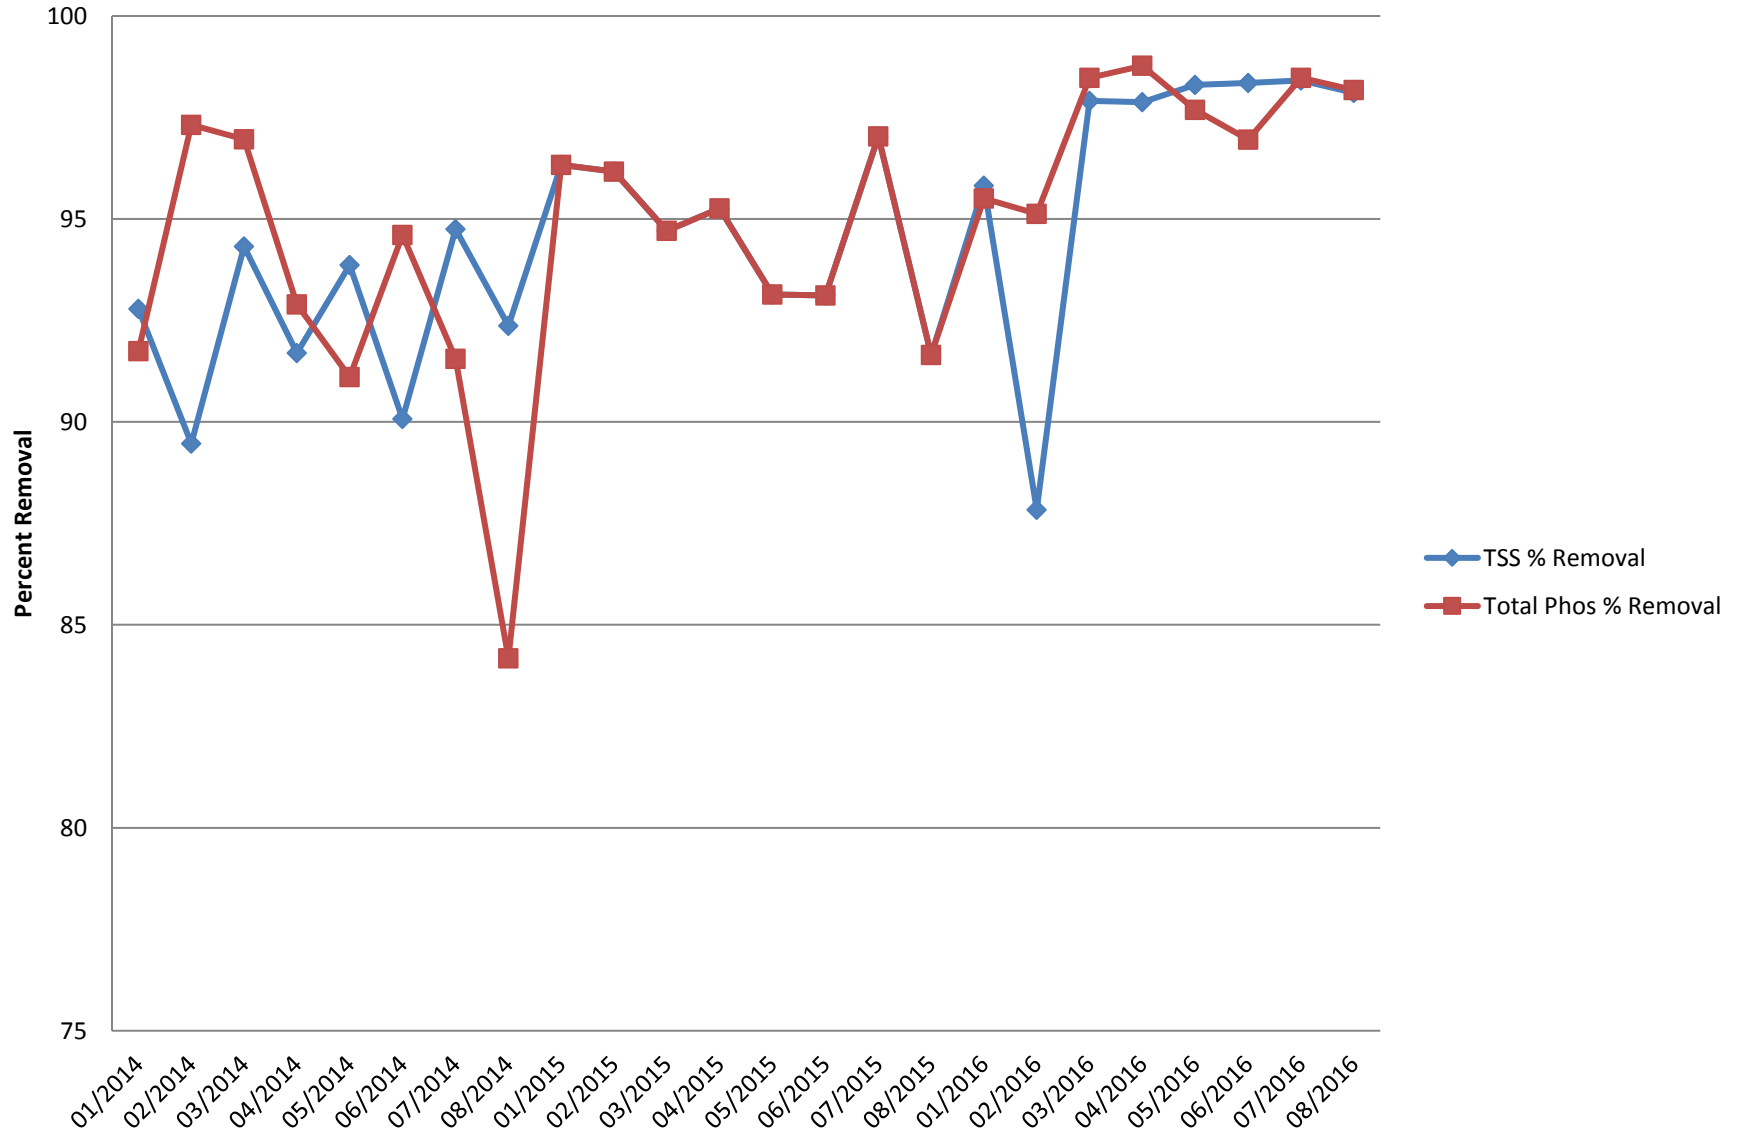

Total Phosphorous and Total Ammonia Nitrogen

Total Suspended Solids and Total Phosphorous Percent Removal

CBOD and TSS 2014 to 2016

E. Coli